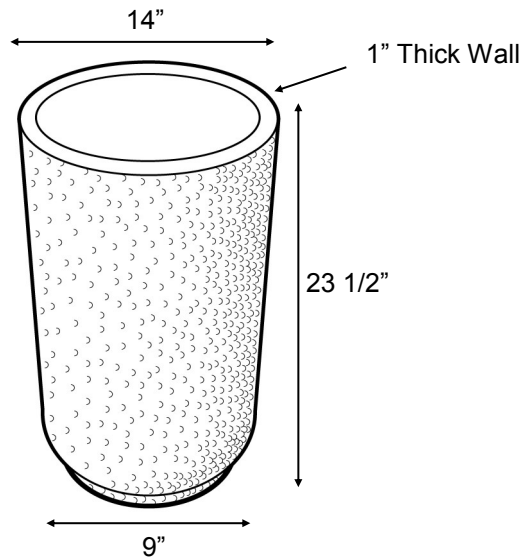

## Ash Trays

4000 psi @ 28 days

**Round Ash Tray AT5001**

14" Diameter x 23 1/2" Tall Outside

12" Diameter x 14" Deep Inside

1" Drain hole in bottom

205 lbs.

**Square  
AT5002**

**Square Ash Trays**

12" Square x 24" Tall Outside

8" Square x 5" Deep Inside

1" Drain hole in bottom

270 lbs.

**Square with Panels  
AT5004**