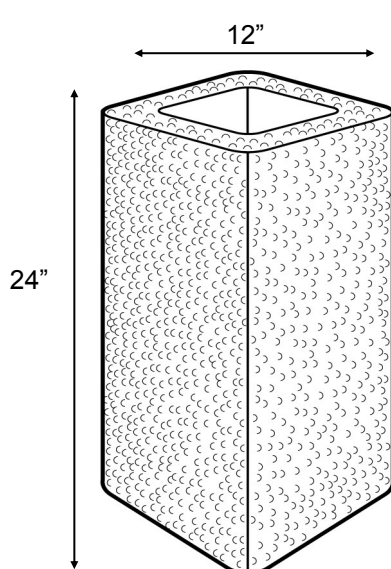

## Ash Trays

4000 psi @ 28 days

**Round Ash Tray AT5001**

14" Diameter x 23 1/2" Tall Outside

12" Diameter x 14" Deep Inside

1" Drain hole in bottom

205 lbs.

**Square  
AT5002**

**Square Ash Trays**

12" Square x 24" Tall Outside

8" Square x 5" Deep Inside

1" Drain hole in bottom

270 lbs.

**Square with Panels  
AT5004**