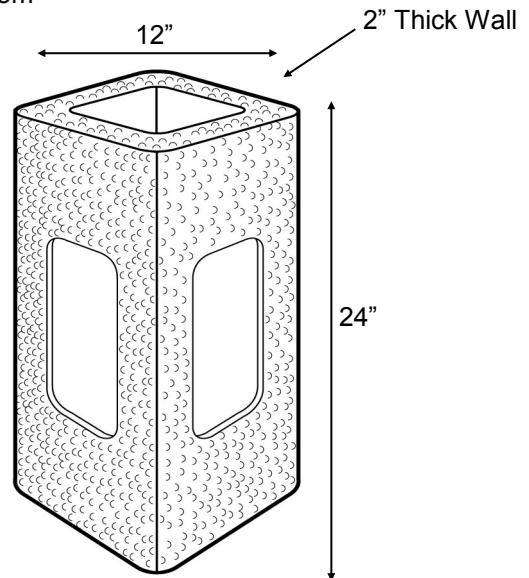

## Ash Trays

4000 psi @ 28 days

**Round Ash Tray AT5001**

14" Diameter x 23 1/2" Tall Outside

12" Diameter x 14" Deep Inside

1" Drain hole in bottom

205 lbs.

**Square  
AT5002**

**Square Ash Trays**

12" Square x 24" Tall Outside

8" Square x 5" Deep Inside

1" Drain hole in bottom

270 lbs.

**Square with Panels  
AT5004**