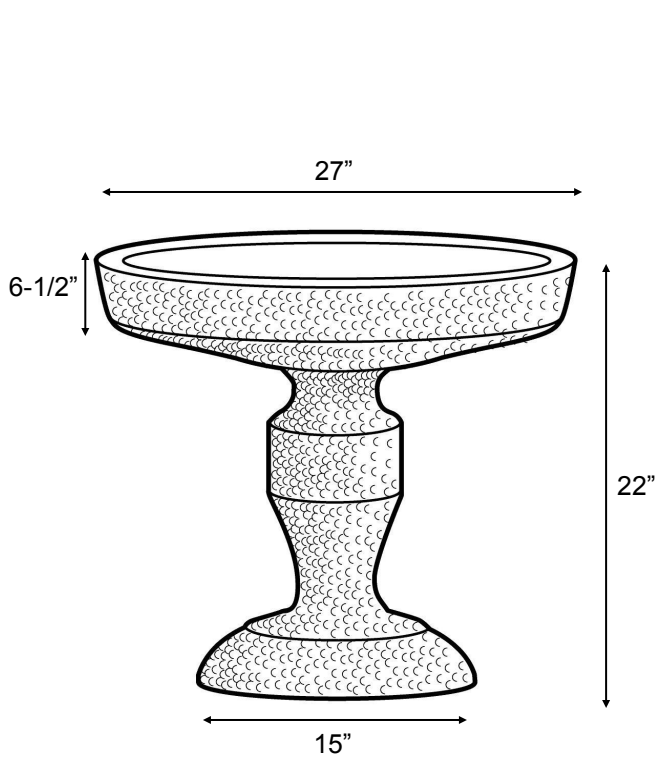

Bird Bath

4000 psi @ 28 days

Short Bird Bath BB11001

27" Diameter Top
 15" Diameter Base x 22" Tall
 178 lbs.

Tall Bird Bath BB11002

27" Diameter Top
 15-3/4" Diameter Base x 30" Tall
 203 lbs.