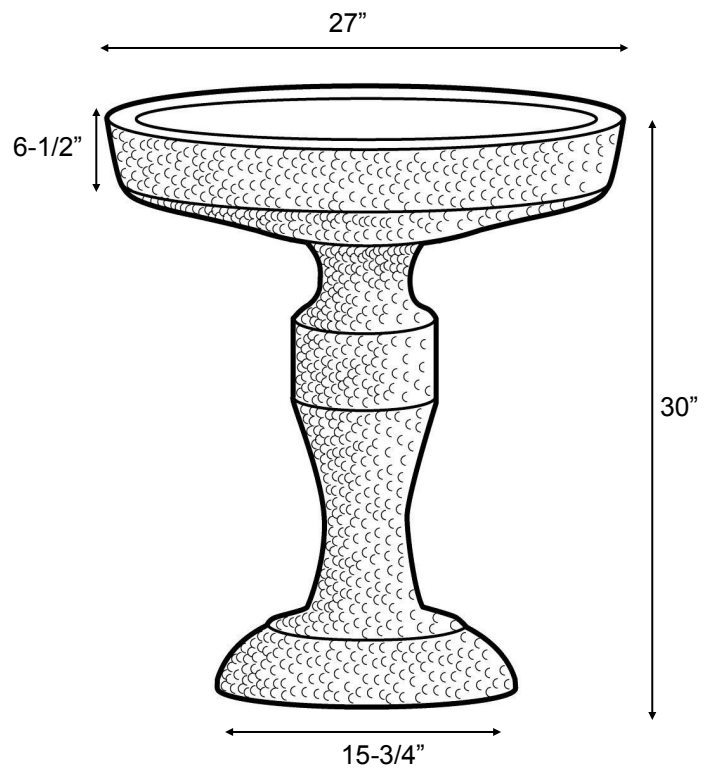

Bird Bath

4000 psi @ 28 days

Short Bird Bath BB11001

27" Diameter Top
 15" Diameter Base x 22" Tall
 178 lbs.

Tall Bird Bath BB11002

27" Diameter Top
 15-3/4" Diameter Base x 30" Tall
 203 lbs.