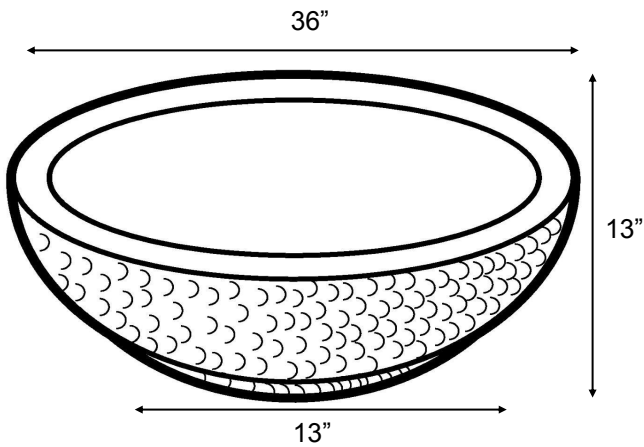

Bonsai Planters

4000 psi @ 28 days

18" Bonsai B2009

18" x 7" x 1" Thick

30 lbs.

24" Bonsai B2010

24" x 9" x 1" Thick

52 lbs.

36" Bonsai B2012

36" x 13" x 1 1/2" Thick

163 lbs.

46" Bonsai B2013

46" x 16" x 1 1/2" Thick

390 lbs.