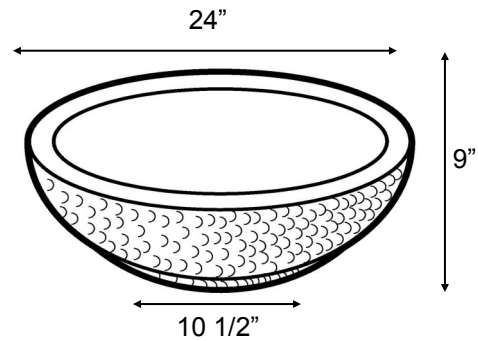

Bonsai Planters

4000 psi @ 28 days

18" Bonsai B2009

18" x 7" x 1" Thick

30 lbs.

24" Bonsai B2010

24" x 9" x 1" Thick

52 lbs.

36" Bonsai B2012

36" x 13" x 1 1/2" Thick

163 lbs.

46" Bonsai B2013

46" x 16" x 1 1/2" Thick

390 lbs.