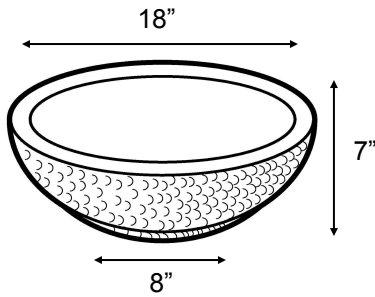

Bonsai Planters

4000 psi @ 28 days

18" Bonsai B2009

18" x 7" x 1" Thick

30 lbs.

24" Bonsai B2010

24" x 9" x 1" Thick

52 lbs.

36" Bonsai B2012

36" x 13" x 1 1/2" Thick

163 lbs.

46" Bonsai B2013

46" x 16" x 1 1/2" Thick

390 lbs.