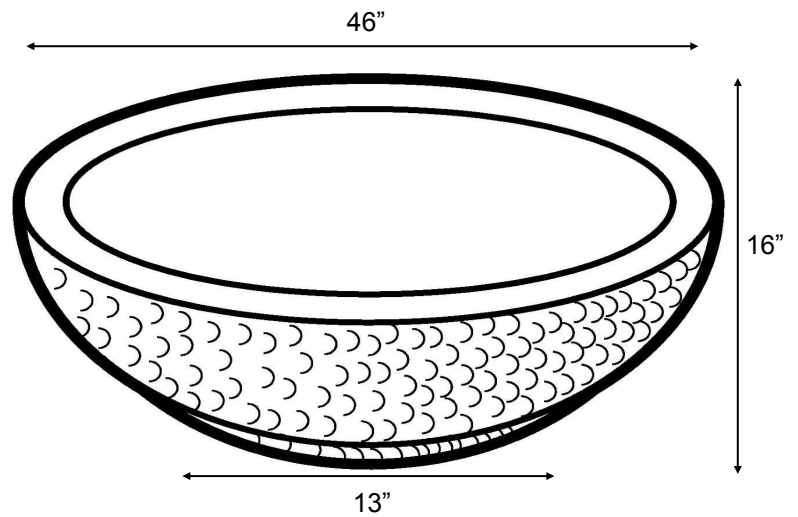

Bonsai Planters

4000 psi @ 28 days

18" Bonsai B2009

18" x 7" x 1" Thick

30 lbs.

24" Bonsai B2010

24" x 9" x 1" Thick

52 lbs.

36" Bonsai B2012

36" x 13" x 1 1/2" Thick

163 lbs.

46" Bonsai B2013

46" x 16" x 1 1/2" Thick

390 lbs.