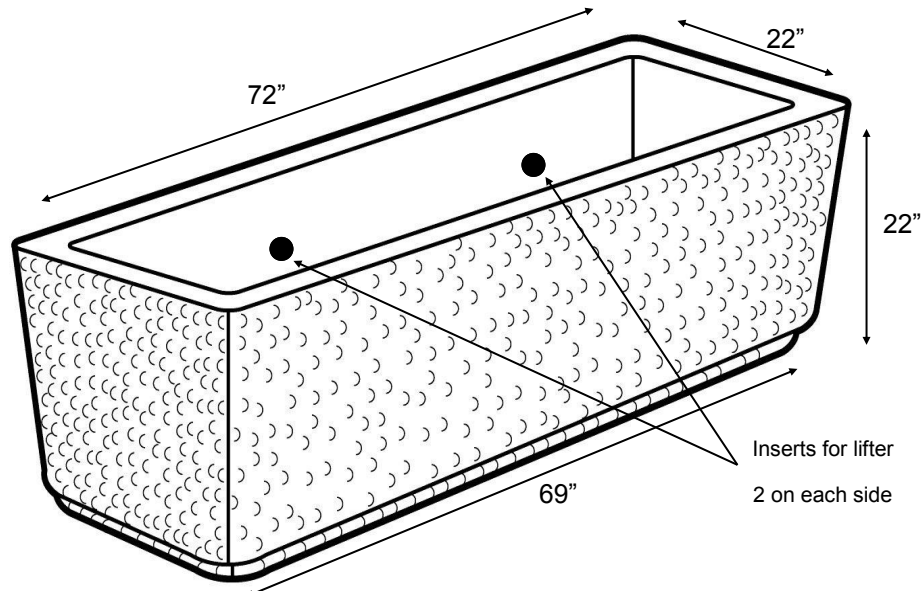

Commercial Rectangle Planter

4000 psi @ 28 days

Rectangle Commercial Planter R2026

72" x 22" x 22"

Rectangle Commercial Planter R2028

84" x 24" x 30"