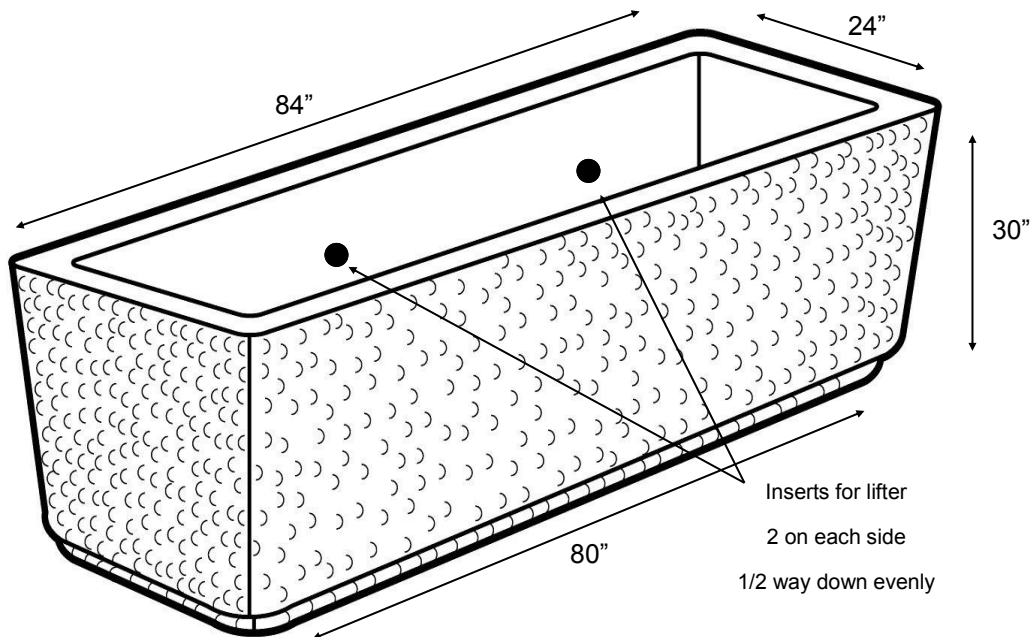

Commercial Rectangle Planter

4000 psi @ 28 days

Rectangle Commercial Planter R2026

72" x 22" x 22"

Rectangle Commercial Planter R2028

84" x 24" x 30"