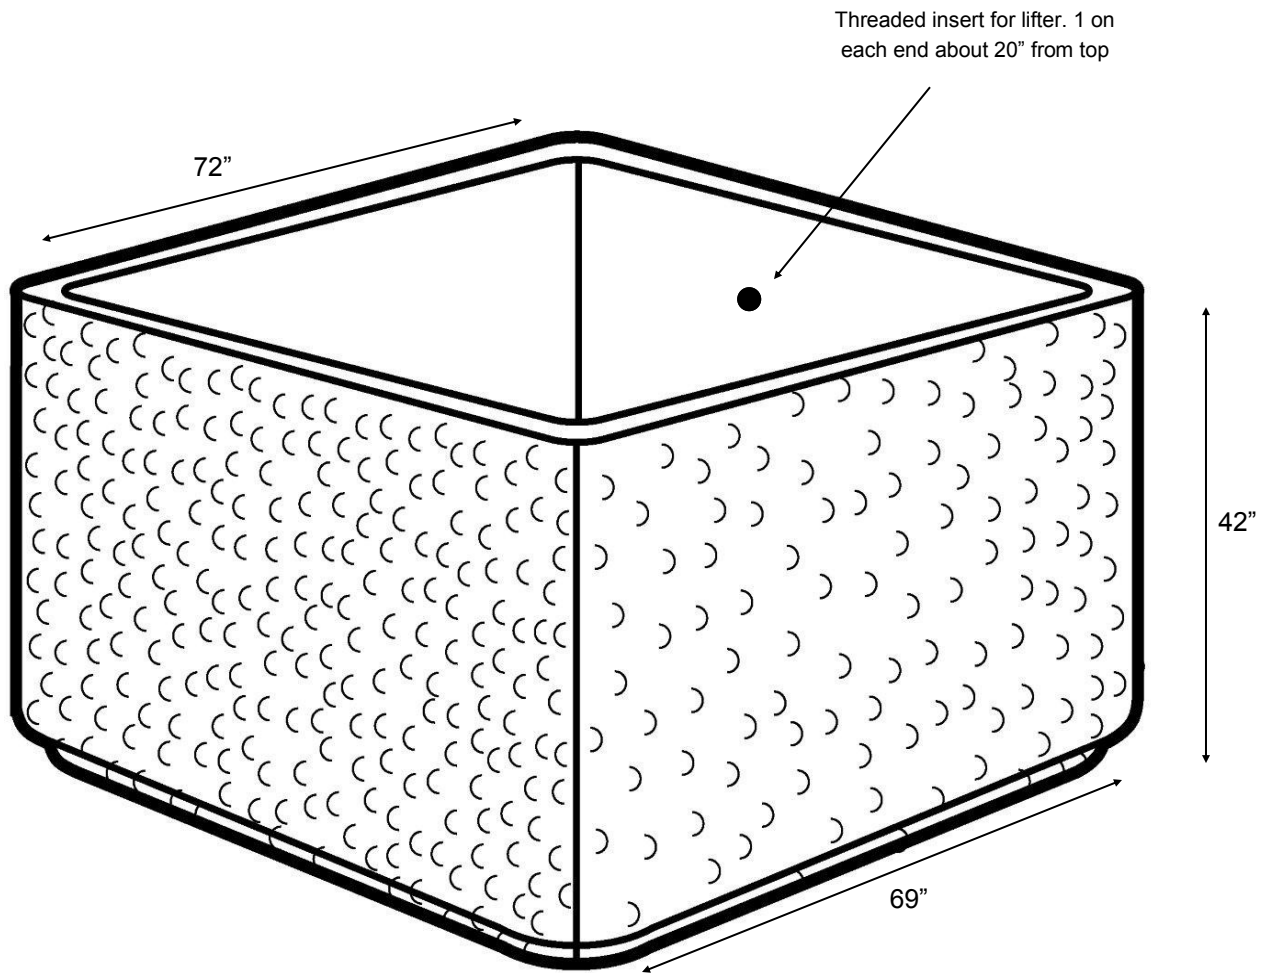

## Commercial Square Planters

4000 psi @ 28 days

800-225-2539

www.psprecast.com

Square Commercial Size Planter S7242

72" x 72" x 42" x 2-1/2" Thick

6000 lbs.