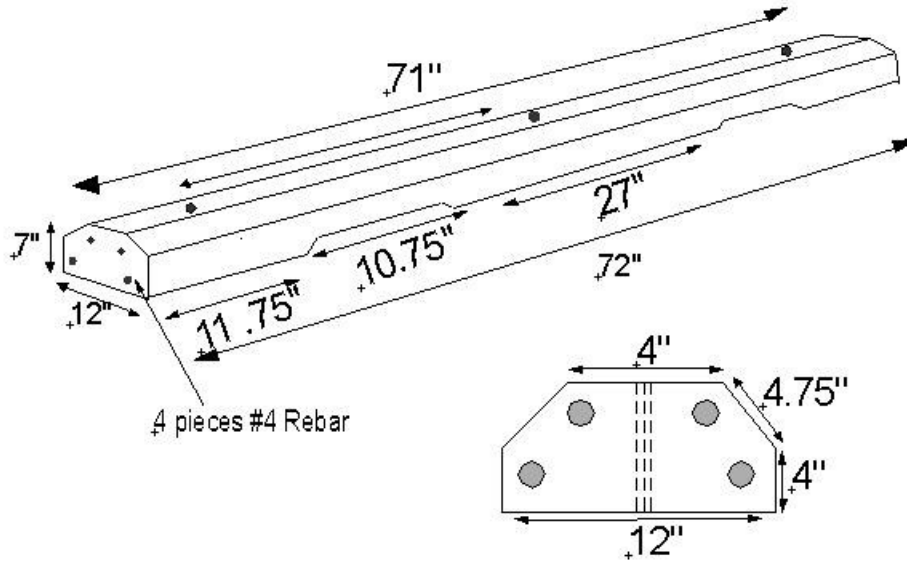

Industrial Parking Curb

4000 psi @ 28 days

Industrial Curb 6 ft. PC8004

Industrial Curb 8 ft. PC8011