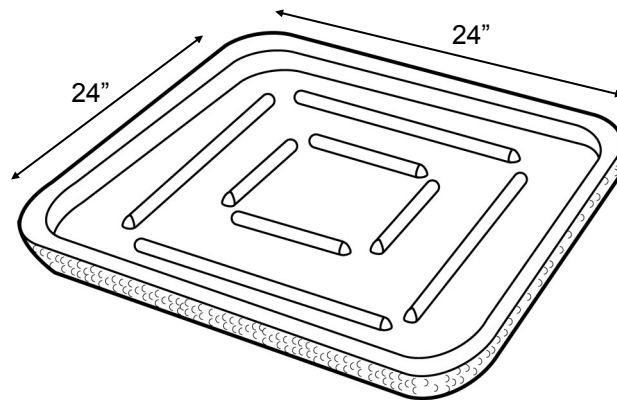

## Planter Saucers

4000 psi @ 28 days

Round Saucer for Planters PWS13002  
 18" Diameter 1-1/2" Deep 1/4" Risers  
 1" Thick Wall 30 lbs.

Round Saucer for Planters PWS13001  
 24" Diameter 1-1/2" Deep 1/4" Risers  
 1-1/2" Thick Wall 60 lbs.

Square Saucer for Planters PWS13004  
 18" Square 1-1/2" Deep 1/4" Risers  
 1" Thick Wall 38 lbs.

Square Saucer for Planters PWS13003  
 24" Square 1-1/2" Deep 1/4" Risers  
 1-1/2" Thick Wall 68 lbs.