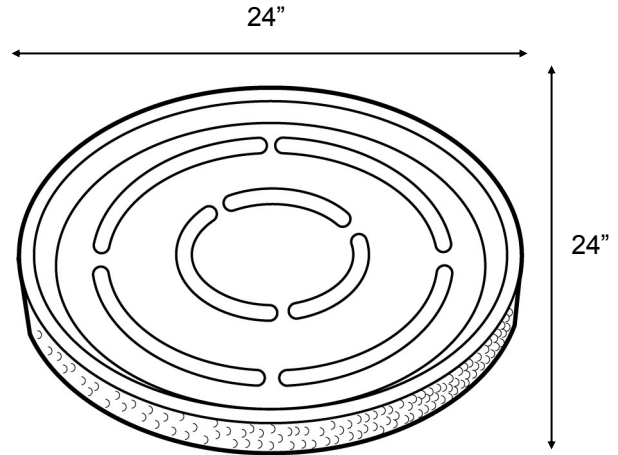

## Planter Saucers

4000 psi @ 28 days

Round Saucer for Planters PWS13002  
 18" Diameter 1-1/2" Deep 1/4" Risers  
 1" Thick Wall 30 lbs.

Round Saucer for Planters PWS13001  
 24" Diameter 1-1/2" Deep 1/4" Risers  
 1-1/2" Thick Wall 60 lbs.

Square Saucer for Planters PWS13004  
 18" Square 1-1/2" Deep 1/4" Risers  
 1" Thick Wall 38 lbs.

Square Saucer for Planters PWS13003  
 24" Square 1-1/2" Deep 1/4" Risers  
 1-1/2" Thick Wall 68 lbs.