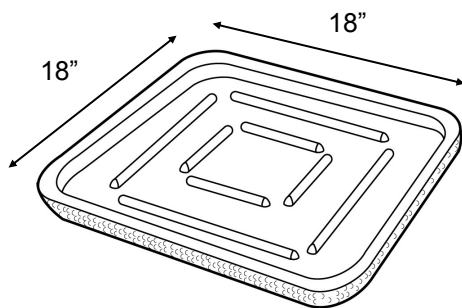

## Planter Saucers

4000 psi @ 28 days

Round Saucer for Planters PWS13002  
 18" Diameter 1-1/2" Deep 1/4" Risers  
 1" Thick Wall 30 lbs.

Round Saucer for Planters PWS13001  
 24" Diameter 1-1/2" Deep 1/4" Risers  
 1-1/2" Thick Wall 60 lbs.

Square Saucer for Planters PWS13004  
 18" Square 1-1/2" Deep 1/4" Risers  
 1" Thick Wall 38 lbs.

Square Saucer for Planters PWS13003  
 24" Square 1-1/2" Deep 1/4" Risers  
 1-1/2" Thick Wall 68 lbs.