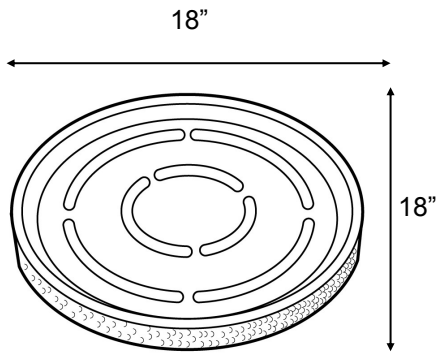

## Planter Saucers

4000 psi @ 28 days

Round Saucer for Planters PWS13002  
 18" Diameter 1-1/2" Deep 1/4" Risers  
 1" Thick Wall 30 lbs.

Round Saucer for Planters PWS13001  
 24" Diameter 1-1/2" Deep 1/4" Risers  
 1-1/2" Thick Wall 60 lbs.

Square Saucer for Planters PWS13004  
 18" Square 1-1/2" Deep 1/4" Risers  
 1" Thick Wall 38 lbs.

Square Saucer for Planters PWS13003  
 24" Square 1-1/2" Deep 1/4" Risers  
 1-1/2" Thick Wall 68 lbs.