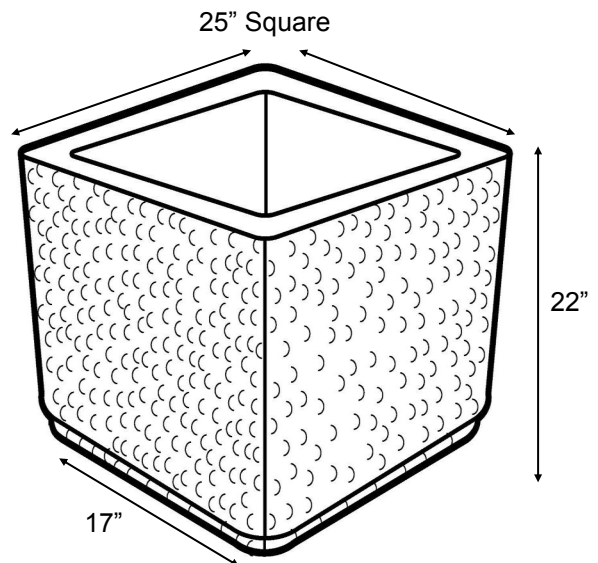

Square Planters

4000 psi @ 28 days

800-225-2539

www.psprecast.com

Square S2013
14" x 14" x 11" x 1-1/4" Thick
52 lbs.

Square S2014
17" x 17" x 13" x 1-1/4" Thick
92 lbs

Square S2015
21" x 21" x 15" x 1-1/4" Thick
154 lbs.

Square S2016
25" x 25" x 22" x 1-3/4" Thick
340 lbs.