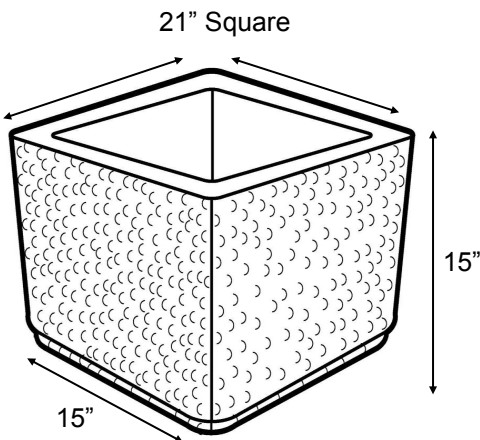

Square Planters

4000 psi @ 28 days

800-225-2539

www.psprecast.com

Square S2013
14" x 14" x 11" x 1-1/4" Thick
52 lbs.

Square S2014
17" x 17" x 13" x 1-1/4" Thick
92 lbs

Square S2015
21" x 21" x 15" x 1-1/4" Thick
154 lbs.

Square S2016
25" x 25" x 22" x 1-3/4" Thick
340 lbs.