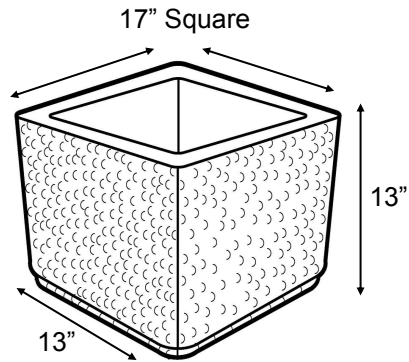

Square Planters

4000 psi @ 28 days

800-225-2539

www.psprecast.com

Square S2013
14" x 14" x 11" x 1-1/4" Thick
52 lbs.

Square S2014
17" x 17" x 13" x 1-1/4" Thick
92 lbs

Square S2015
21" x 21" x 15" x 1-1/4" Thick
154 lbs.

Square S2016
25" x 25" x 22" x 1-3/4" Thick
340 lbs.