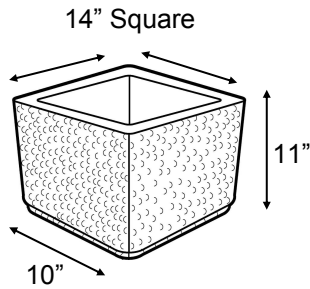

Square Planters

4000 psi @ 28 days

800-225-2539

www.psprecast.com

Square S2013
14" x 14" x 11" x 1-1/4" Thick
52 lbs.

Square S2014
17" x 17" x 13" x 1-1/4" Thick
92 lbs

Square S2015
21" x 21" x 15" x 1-1/4" Thick
154 lbs.

Square S2016
25" x 25" x 22" x 1-3/4" Thick
340 lbs.