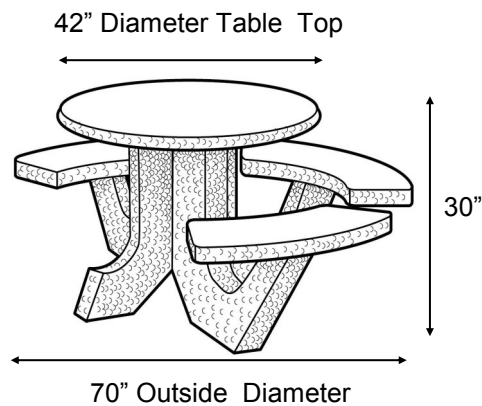

Round Picnic Table

4000 psi @ 28 days

Round 4 Bench Picnic Table
 Smooth Top / Exposed Edges.
 PT3001
 1000lbs.

Round with Continuous Seat Picnic Table
 All Smooth PT3004
 1200lbs.

Round 3 Bench Picnic Table
 ADA Accessible
 Smooth Top Exposed Edges
 PT3002
 900lbs.