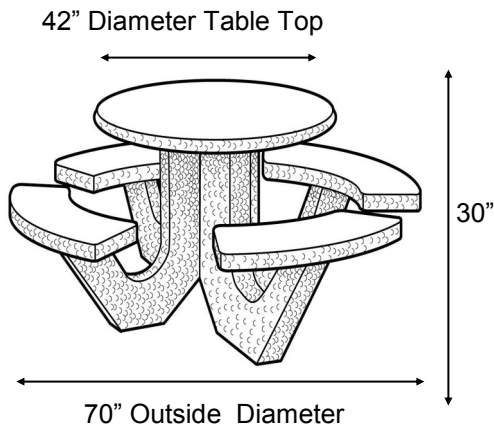

Round Picnic Table

4000 psi @ 28 days

Round 4 Bench Picnic Table
 Smooth Top / Exposed Edges.
 PT3001
 1000lbs.

Round with Continuous Seat Picnic Table
 All Smooth PT3004
 1200lbs.

Round 3 Bench Picnic Table
 ADA Accessible
 Smooth Top Exposed Edges
 PT3002
 900lbs.