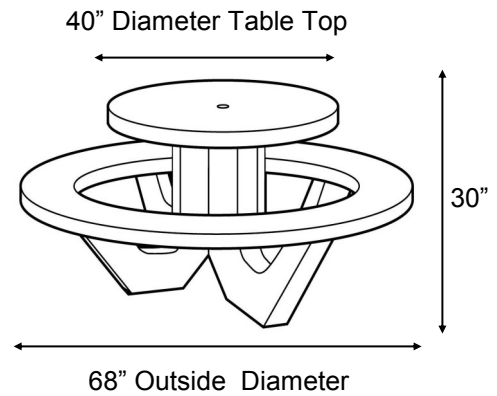

Round Picnic Table

4000 psi @ 28 days

Round 4 Bench Picnic Table
 Smooth Top / Exposed Edges.
 PT3001
 1000lbs.

Round with Continuous Seat Picnic Table
 All Smooth PT3004
 1200lbs.

Round 3 Bench Picnic Table
 ADA Accessible
 Smooth Top Exposed Edges
 PT3002
 900lbs.