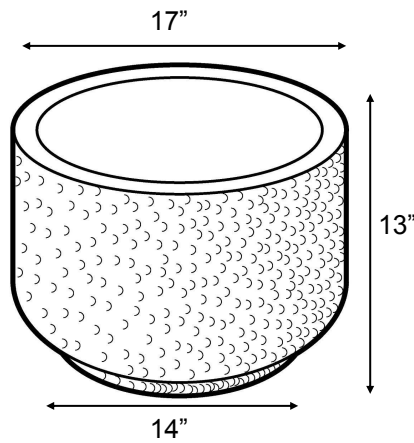

High Round Planter

4000 psi @ 28 days

800-225-2539

www.psprecast.com

High Round HR2001
 14" x 11" x 1" Thick
 49 lbs.

High Round HR2002
 17" x 13" x 1" Thick
 72 lbs.

High Round HR2003
 20" x 15" x 1" Thick
 121 lbs.

High Round HR2004
 23" x 17" x 1 1/4" Thick
 158 lbs.

High Round HR2005
 36" x 24" x 3" Thick
 550 lbs.