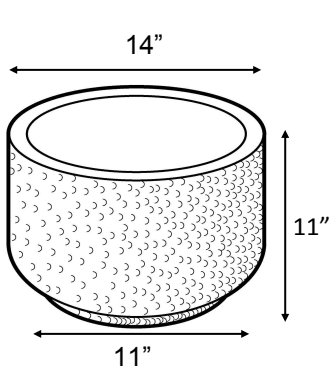

High Round Planter

4000 psi @ 28 days

800-225-2539

www.psprecast.com

High Round HR2001
 14" x 11" x 1" Thick
 49 lbs.

High Round HR2002
 17" x 13" x 1" Thick
 72 lbs.

High Round HR2003
 20" x 15" x 1" Thick
 121 lbs.

High Round HR2004
 23" x 17" x 1 1/4" Thick
 158 lbs.

High Round HR2005
 36" x 24" x 3" Thick
 550 lbs.