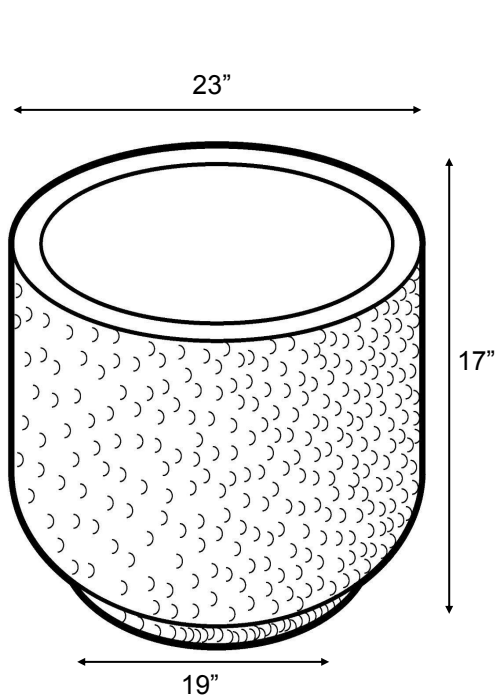

High Round Planter

4000 psi @ 28 days

800-225-2539

www.psprecast.com

High Round HR2001
 14" x 11" x 1" Thick
 49 lbs.

High Round HR2002
 17" x 13" x 1" Thick
 72 lbs.

High Round HR2003
 20" x 15" x 1" Thick
 121 lbs.

High Round HR2004
 23" x 17" x 1 1/4" Thick
 158 lbs.

High Round HR2005
 36" x 24" x 3" Thick
 550 lbs.