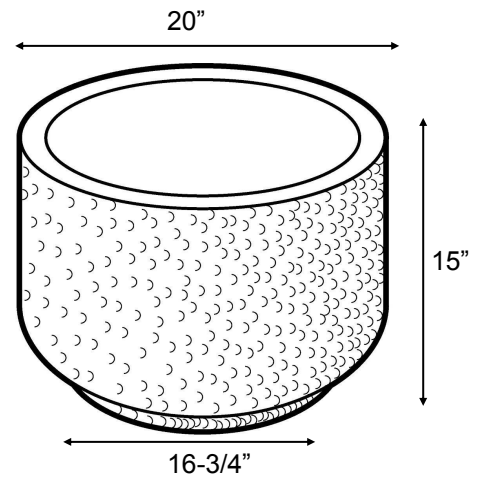

High Round Planter

4000 psi @ 28 days

800-225-2539

www.psprecast.com

High Round HR2001
 14" x 11" x 1" Thick
 49 lbs.

High Round HR2002
 17" x 13" x 1" Thick
 72 lbs.

High Round HR2003
 20" x 15" x 1" Thick
 121 lbs.

High Round HR2004
 23" x 17" x 1 1/4" Thick
 158 lbs.

High Round HR2005
 36" x 24" x 3" Thick
 550 lbs.