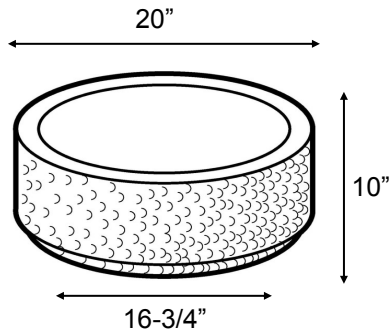

Low Round Planter

4000 psi @ 28 days

800-225-2539

www.psprecast.com

Low Round LR2005
14" x 7" x 1" Thick
23 lbs.

Low Round LR2006
17" x 8" x 1" Thick
40 lbs.

Low Round LR2007
20" x 10" x 1-1/4" Thick
72 lbs.

Low Round LR2008
23" x 12" x 1-1/4" Thick
107 lbs.