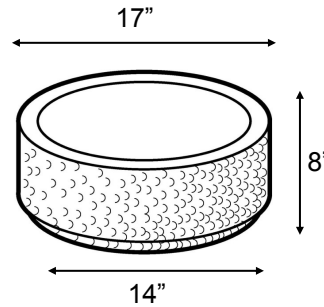

Low Round Planter

4000 psi @ 28 days

800-225-2539

www.psprecast.com

Low Round LR2005
14" x 7" x 1" Thick
23 lbs.

Low Round LR2006
17" x 8" x 1" Thick
40 lbs.

Low Round LR2007
20" x 10" x 1-1/4" Thick
72 lbs.

Low Round LR2008
23" x 12" x 1-1/4" Thick
107 lbs.