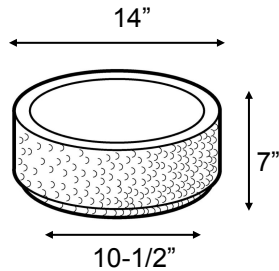

Low Round Planter

4000 psi @ 28 days

800-225-2539

www.psprecast.com

Low Round LR2005
14" x 7" x 1" Thick
23 lbs.

Low Round LR2006
17" x 8" x 1" Thick
40 lbs.

Low Round LR2007
20" x 10" x 1-1/4" Thick
72 lbs.

Low Round LR2008
23" x 12" x 1-1/4" Thick
107 lbs.