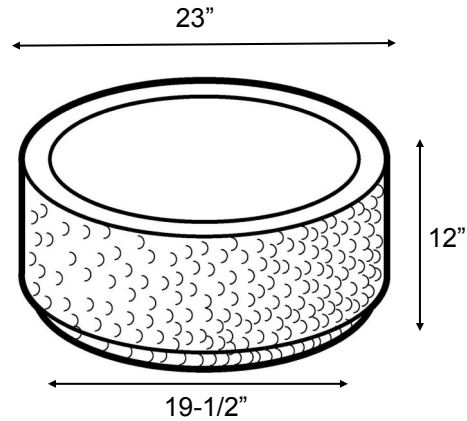

Low Round Planter

4000 psi @ 28 days

800-225-2539

www.psprecast.com

Low Round LR2005
14" x 7" x 1" Thick
23 lbs.

Low Round LR2006
17" x 8" x 1" Thick
40 lbs.

Low Round LR2007
20" x 10" x 1-1/4" Thick
72 lbs.

Low Round LR2008
23" x 12" x 1-1/4" Thick
107 lbs.