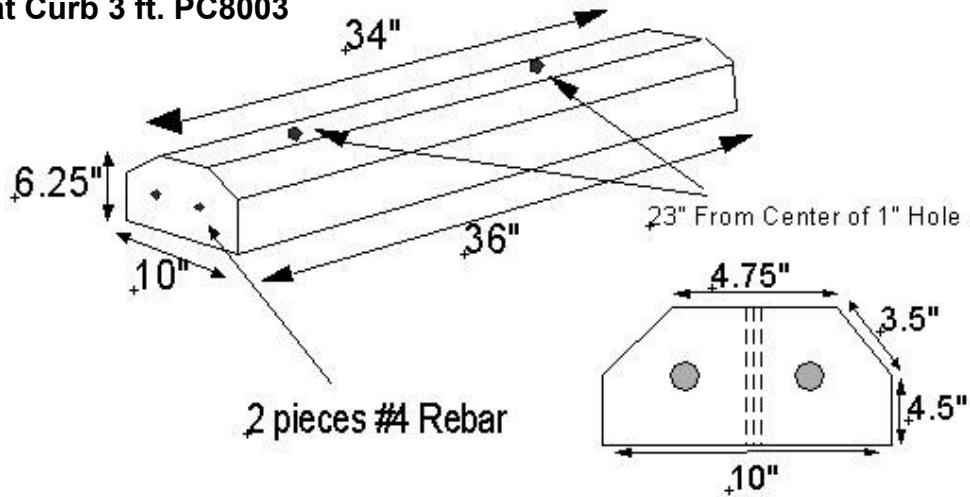

Parking Curb

4000 psi @ 28 days

800-225-2539

www.psprecast.com

Flat Curb 3 ft. PC8003

Flat Curb 8 ft. PC8005