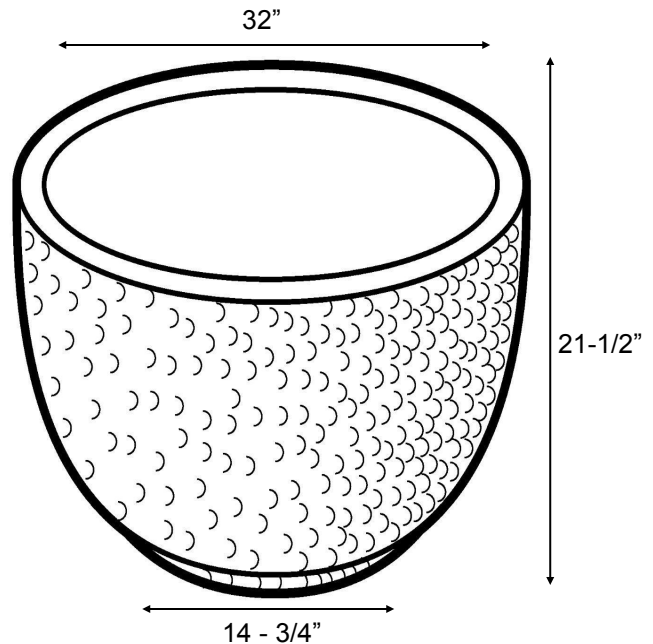

## Patio Tub Planter

4000 psi @ 28 days

Patio Tub PT2020  
16" x 11" x 1" Thick  
25 lbs.

Patio Tub PT2021  
20" x 13" x 1-1/4" Thick  
40 lbs.

Patio Tub PT2022  
24" x 15" x 1-1/4" Thick  
70 lbs.

Patio Tub PT2023  
32 x 22" x 1-1/2" Thick  
245 lbs.