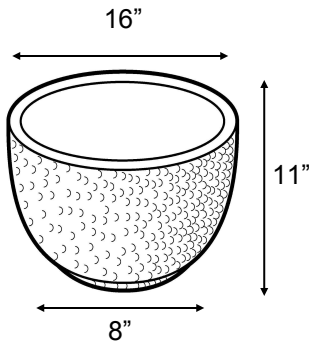

## Patio Tub Planter

4000 psi @ 28 days

Patio Tub PT2020  
16" x 11" x 1" Thick  
25 lbs.

Patio Tub PT2021  
20" x 13" x 1-1/4" Thick  
40 lbs.

Patio Tub PT2022  
24" x 15" x 1-1/4" Thick  
70 lbs.

Patio Tub PT2023  
32 x 22" x 1-1/2" Thick  
245 lbs.