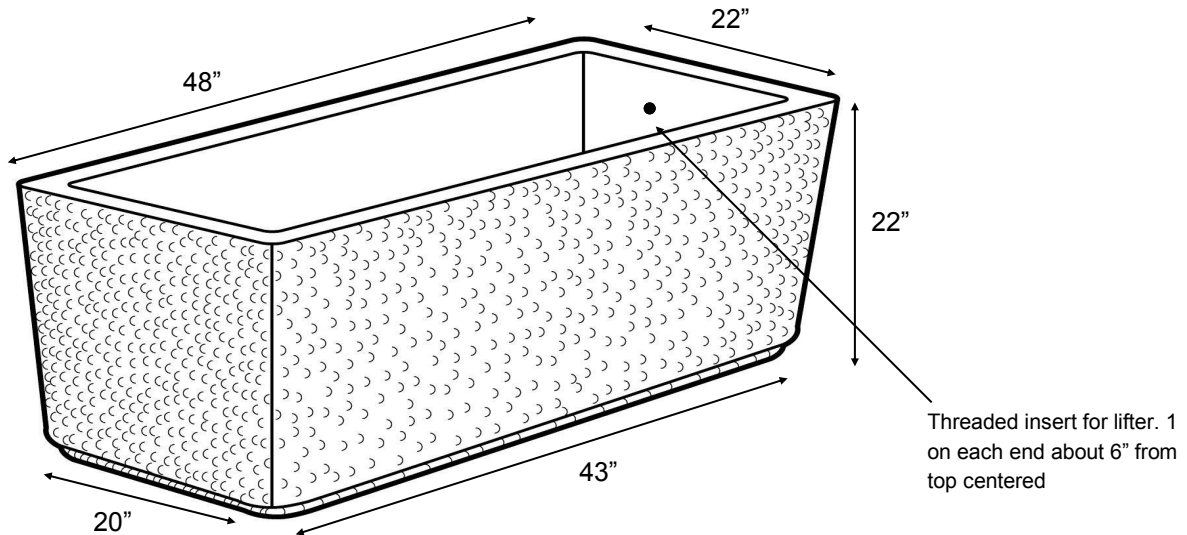

# Rectangle Planter

4000 psi @ 28 days

800-225-2539

www.psprecast.com

Rectangle R2017  
 24" x 11" x 9" x 1" Thick  
 60 lbs.

Rectangle R2018  
 34" x 11" x 9" x 1-1/4" Thick  
 85 lbs.

Rectangle R2019  
 48" x 22" x 22" x 1-1/2" Thick  
 540 lbs.