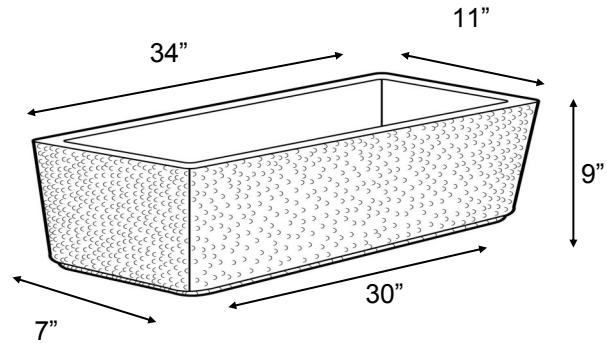

# Rectangle Planter

4000 psi @ 28 days

800-225-2539

www.psprecast.com

Rectangle R2017  
 24" x 11" x 9" x 1" Thick  
 60 lbs.

Rectangle R2018  
 34" x 11" x 9" x 1-1/4" Thick  
 85 lbs.

Rectangle R2019  
 48" x 22" x 22" x 1-1/2" Thick  
 540 lbs.