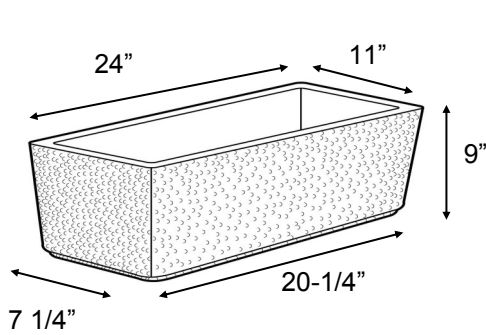

# Rectangle Planter

4000 psi @ 28 days

800-225-2539

www.psprecast.com

Rectangle R2017  
 24" x 11" x 9" x 1" Thick  
 60 lbs.

Rectangle R2018  
 34" x 11" x 9" x 1-1/4" Thick  
 85 lbs.

Rectangle R2019  
 48" x 22" x 22" x 1-1/2" Thick  
 540 lbs.