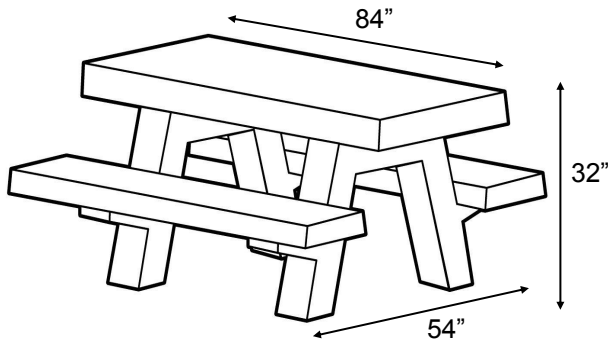

Rectangle Picnic Tables

4000 psi @ 28 days

Rectangle Picnic Table
 All Smooth
 PT3005
 1800lbs.

Rectangle Picnic Table
 Smooth Top with Exposed Edges & Base
 PT3007
 1725lbs.

Rectangle Picnic Table
 Cedar or Trex Top and Bench
 PT3006– Cedar PT3012– Trex
 680lbs.