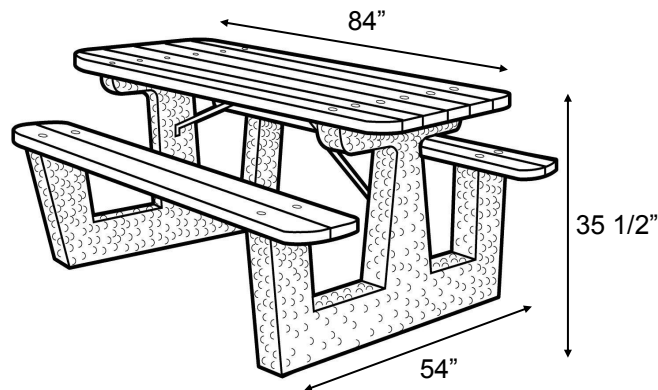

Rectangle Picnic Tables

4000 psi @ 28 days

Rectangle Picnic Table
 All Smooth
 PT3005
 1800lbs.

Rectangle Picnic Table
 Smooth Top with Exposed Edges & Base
 PT3007
 1725lbs.

Rectangle Picnic Table
 Cedar or Trex Top and Bench
 PT3006– Cedar PT3012– Trex
 680lbs.