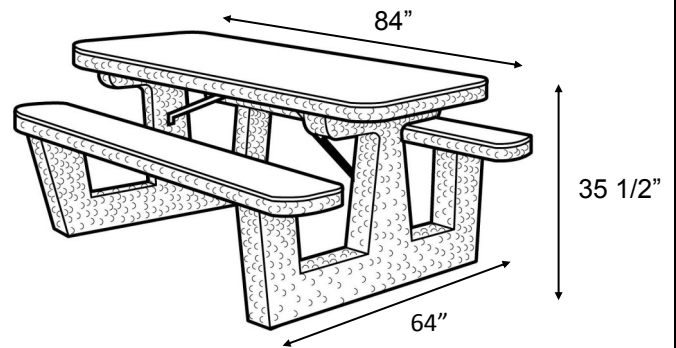

Rectangle Picnic Tables

4000 psi @ 28 days

Rectangle Picnic Table
 All Smooth
 PT3005
 1800lbs.

Rectangle Picnic Table
 Smooth Top with Exposed Edges & Base
 PT3007
 1725lbs.

Rectangle Picnic Table
 Cedar or Trex Top and Bench
 PT3006– Cedar PT3012– Trex
 680lbs.